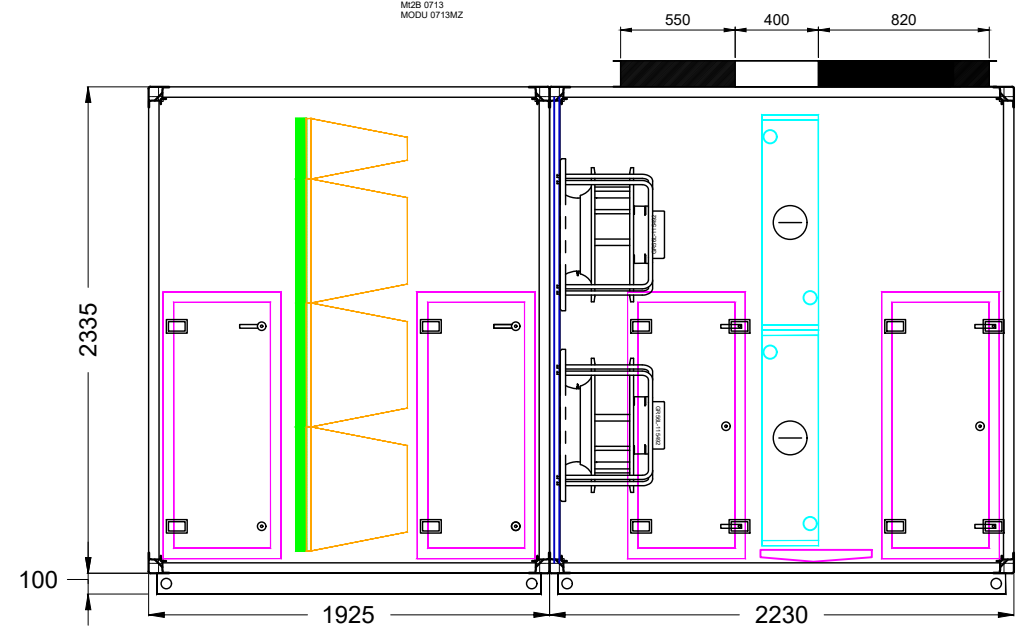

Top View

Right View

General Layout  
M2B 0713  
MODU 0713M2

UNLESS OTHERWISE SPECIFIED  
DIMENSIONS ARE IN MILLIMETERS  
BREAK AND DEBUR ALL SHARP EDGES

DO NOT SCALE DRAWING

Rev	By	Date	Description
00	Toh	22/11/2017	Initial Released

AIR DESIGN PTY. LTD. © A.C.N. 010 185 958  
45 NESTOR DRIVE, MEADOWBROOK, QUEENSLAND, AUSTRALIA, 4131  
TELEPHONE: (07) 32 999 888 FACSIMILE: (07) 32 999 800

DRAWN: Toh	DATE: 22/11/2017	General Layout Multizone Unit - MODU 0713M2	
CHKED: --	DATE: --		
APPRD: --	DATE: --		
DRAWING NO: -	REV: 00	SCALE: N.T.S.	SIZE: A3